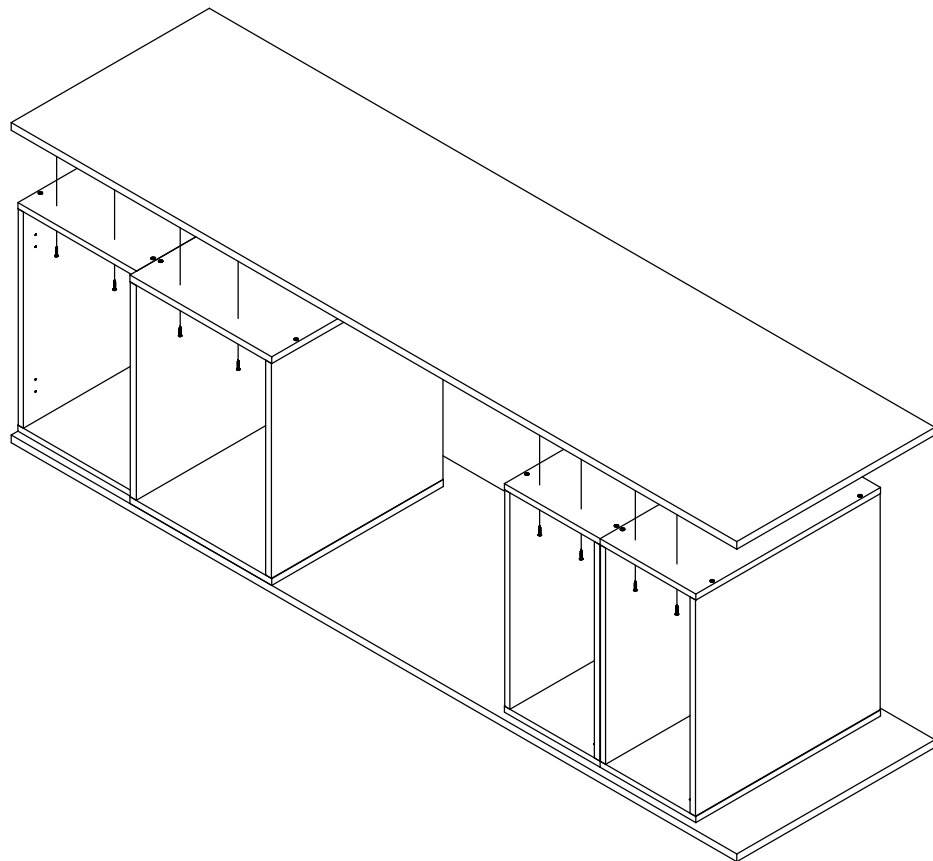

Oven Tower:Drawer Unit

A:12pcs
ø7x48mm

B:8pcs
ø8x40mm

C:1pcs

D:6pcs
ø4x16mm

1

A:6pcs

B:4pcs

2

A:6pcs

B:4pcs

3

C:1pcs

D:6pcs

4

Oven Tower: Flat up Unit

A:12pcs
ø7x48mm

B:8pcs
ø8x40mm

C:2pcs

D:1pcs

E:16pcs
ø4x16mm

F:2pcs

Oven Tower:M/W Box

A:12pcs

B:12pcs

C:8pcs
ø8x40mm

Oven Tower

1

2

3

4

5