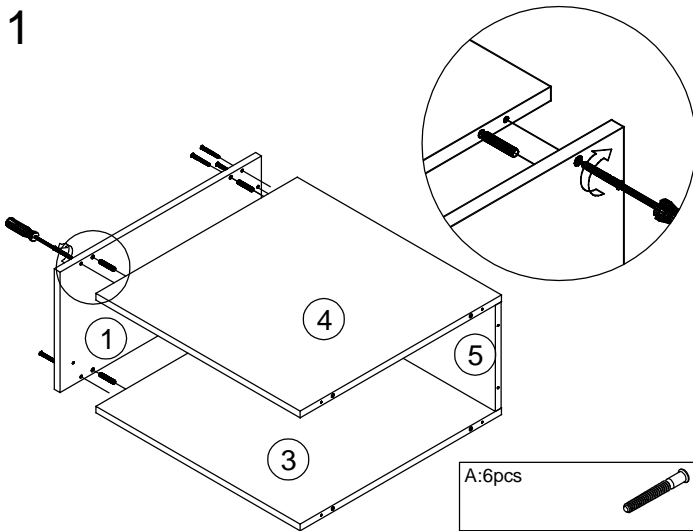

Oven Tower:Drawer Unit

A:12pcs
ø7x48mm

B:8pcs
ø8x40mm

C:1pcs

D:6pcs
ø4x16mm

1

A:6pcs

B:4pcs

2

A:6pcs

B:4pcs

3

C:1pcs

D:6pcs

4

Oven Tower: Flat up Unit

A:12pcs
ø7x48mm

B:8pcs
ø8x40mm

C:2pcs

D:1pcs

E:16pcs
ø4x16mm

F:2pcs

Oven Tower:M/W Box

A:12pcs

B:12pcs

C:8pcs
ø8x40mm

Oven Tower

1

2

3

4

5