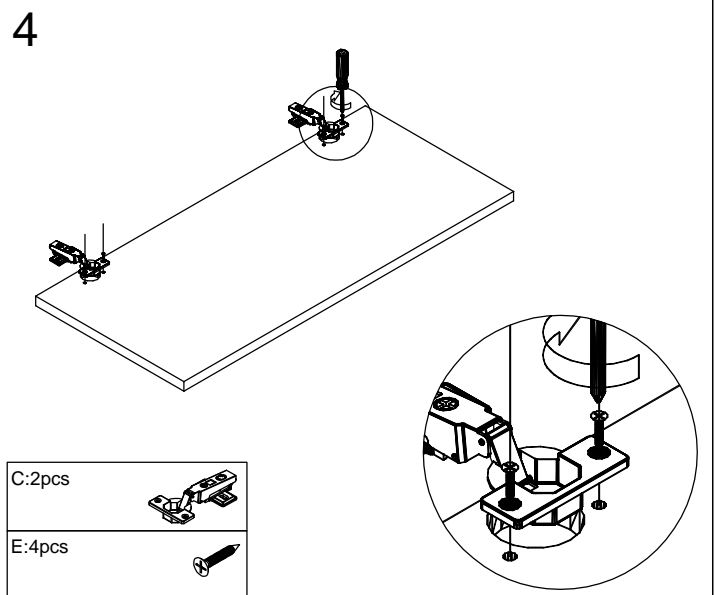

Oven Tower:Drawer Unit

A:12pcs
ø7x48mm

B:8pcs
ø8x40mm

C:1pcs

D:6pcs
ø4x16mm

1

A:6pcs

B:4pcs

A:12pcs
ø7x48mm

B:8pcs
ø8x40mm

C:2pcs

D:1pcs

E:16pcs
ø4x16mm

F:2pcs

Oven Tower:M/W Box

A:12pcs

B:12pcs

C:8pcs
ø8x40mm

Oven Tower

1

2

3

4

5